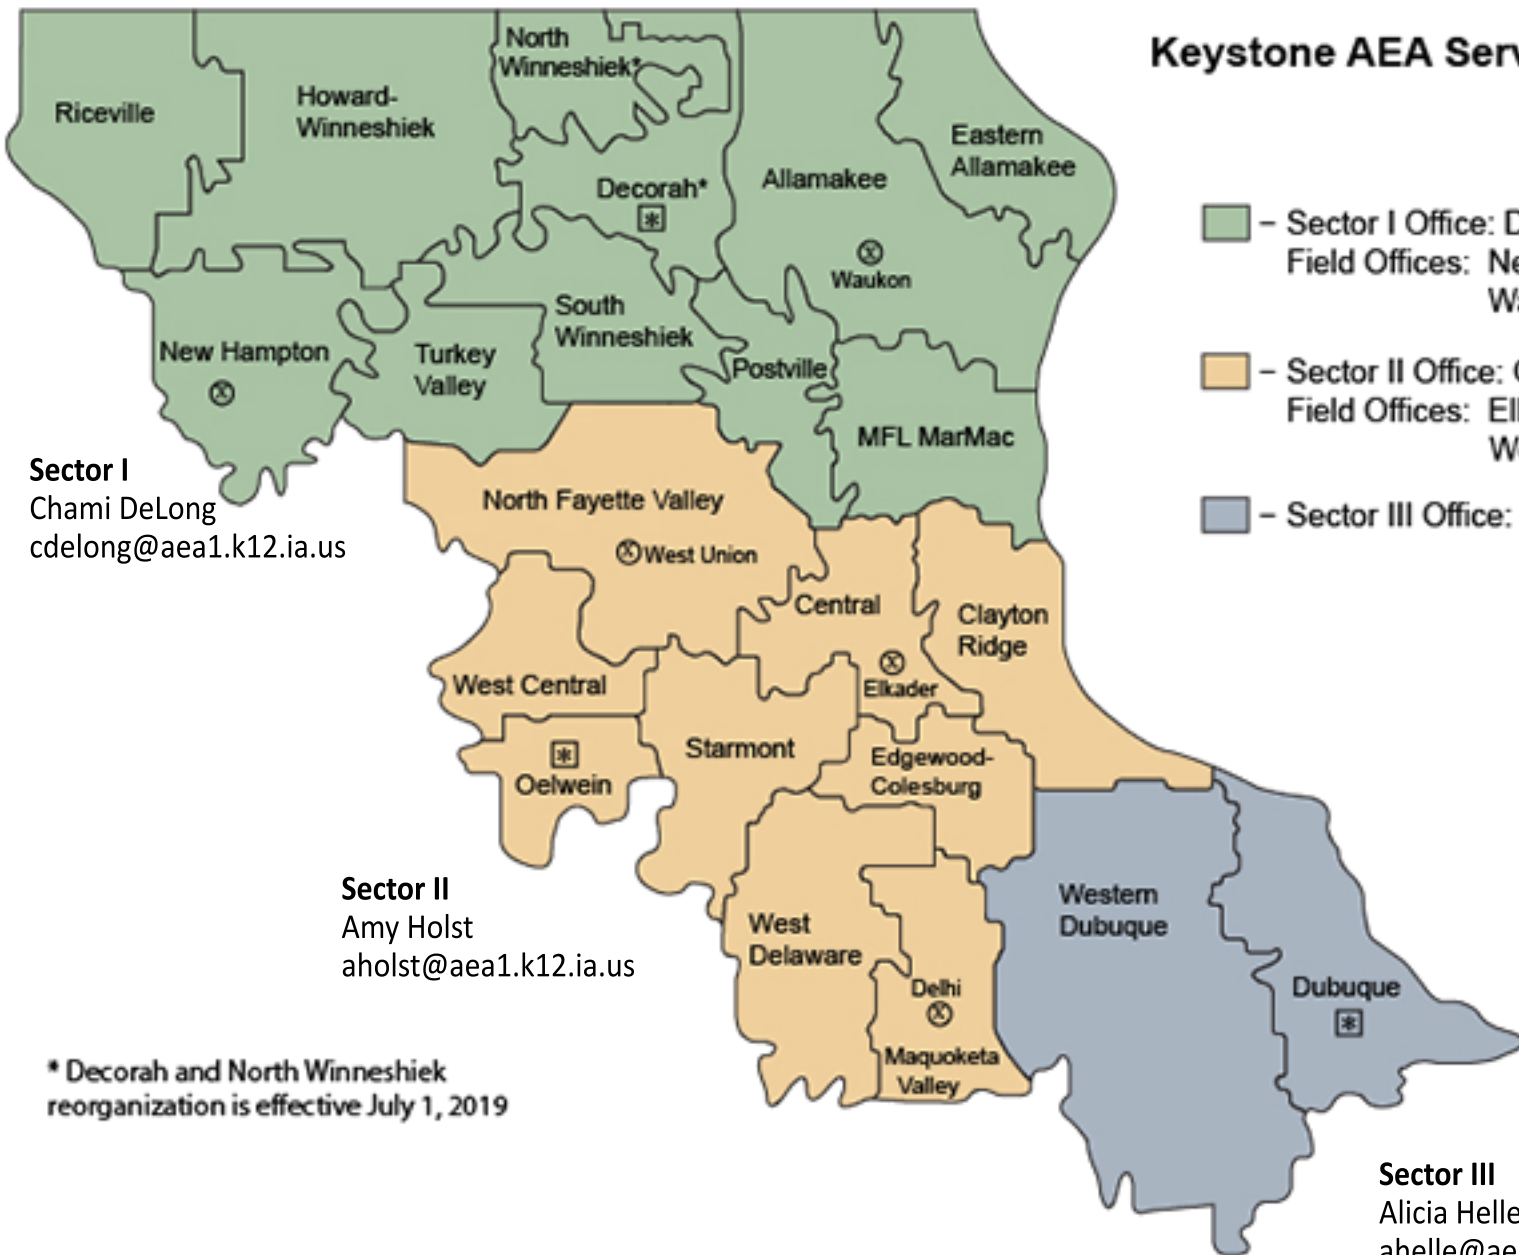

Keystone AEA Service Areas

- Sector I Office: Decorah
Field Offices: New Hampton
Waukon
- Sector II Office: Oelwein
Field Offices: Elkader
West Union
- Sector III Office: Dubuque

Sector I
Chami DeLong
cdelong@aea1.k12.ia.us

Sector II
Amy Holst
aholst@aea1.k12.ia.us

* Decorah and North Winneshiek reorganization is effective July 1, 2019

Sector III
Alicia Helle
ahelle@aea1.k12.ia.us